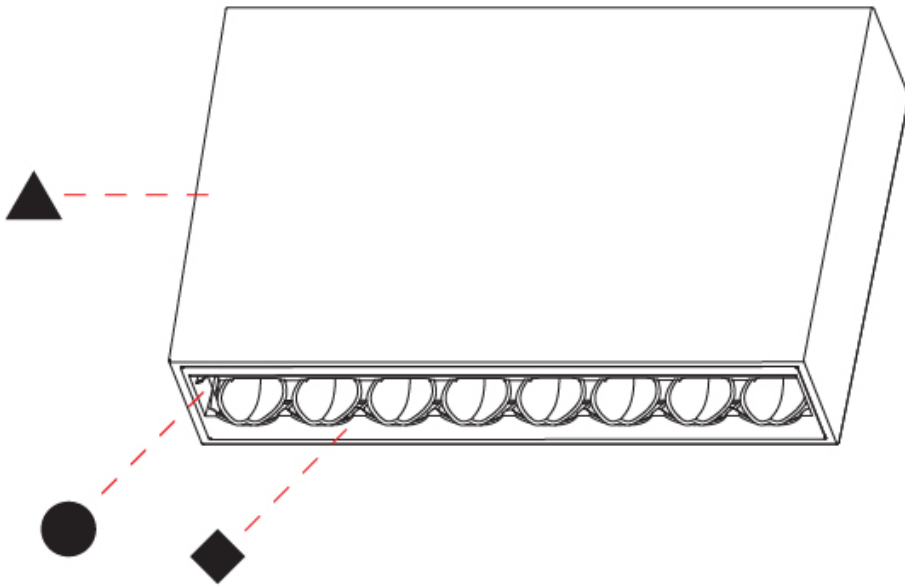

OPTICAL

Adjustability: Fixed

RATINGS AND CERTIFICATIONS

Certified By: Certified for North American Standards
 IP rating: IP20

MAGIQ HOLLOW WALLWASH SURFACE

A3D188-

PROJECT
TYPE
SPECIFIER
QUANTITY
DATE

A